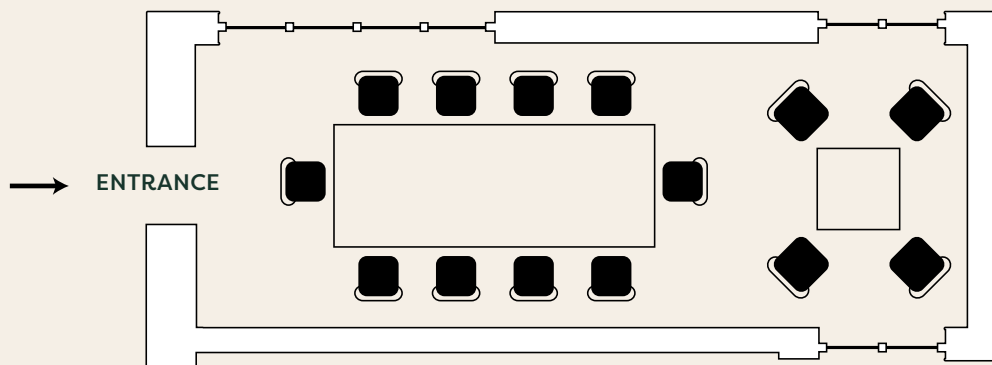

Specification:

Maximum capacity: 15

Floor area: 8 square metres

Configurations and capacities:

Theatre 15

Boardroom 8

Floor Plan

Call us on **01283 477900 option 4**