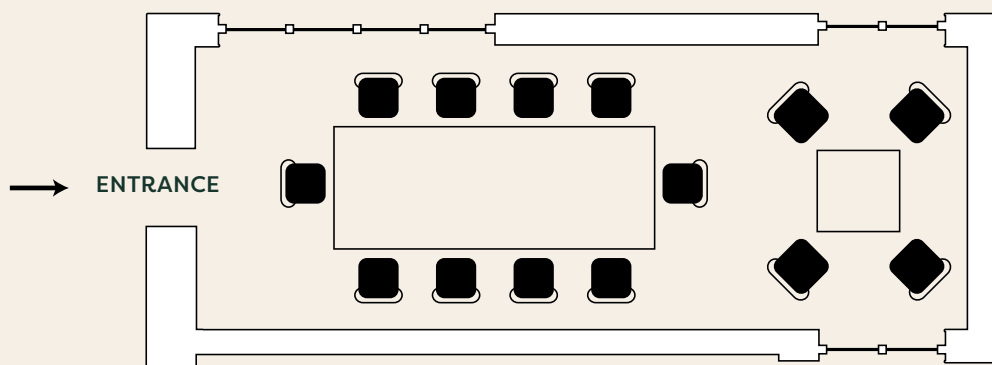

Specification:

Maximum capacity: 15

Floor area: 8 square metres

Configurations and capacities:

Theatre 15

Boardroom 8

Floor Plan

Call us on **01283 477900 option 2**