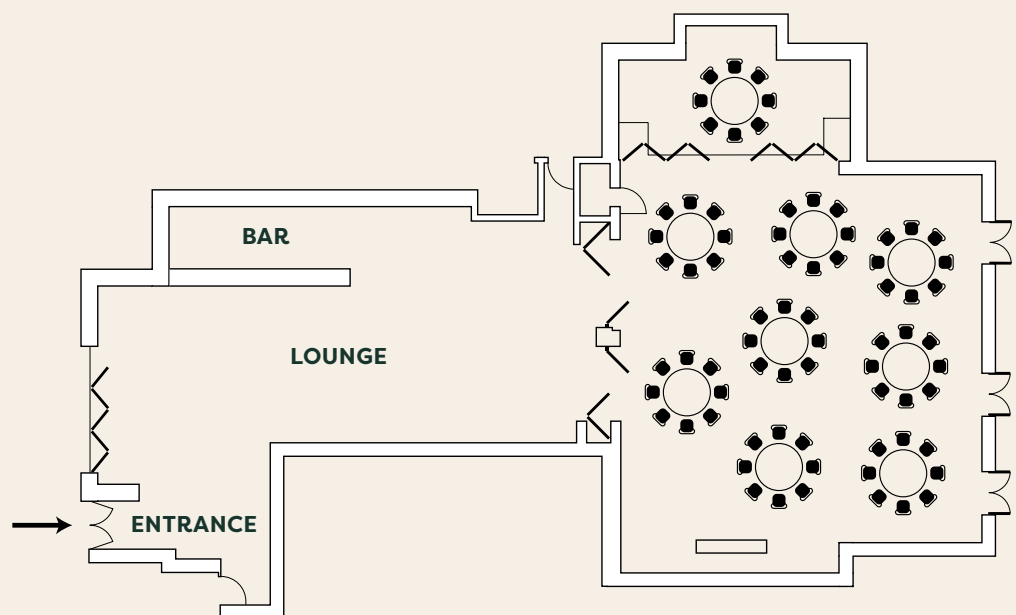

Floor Plan

Call us on **01283 477900 option 2**

or email conferences@hoarcross.co.uk to find out more about setting up your perfect day.