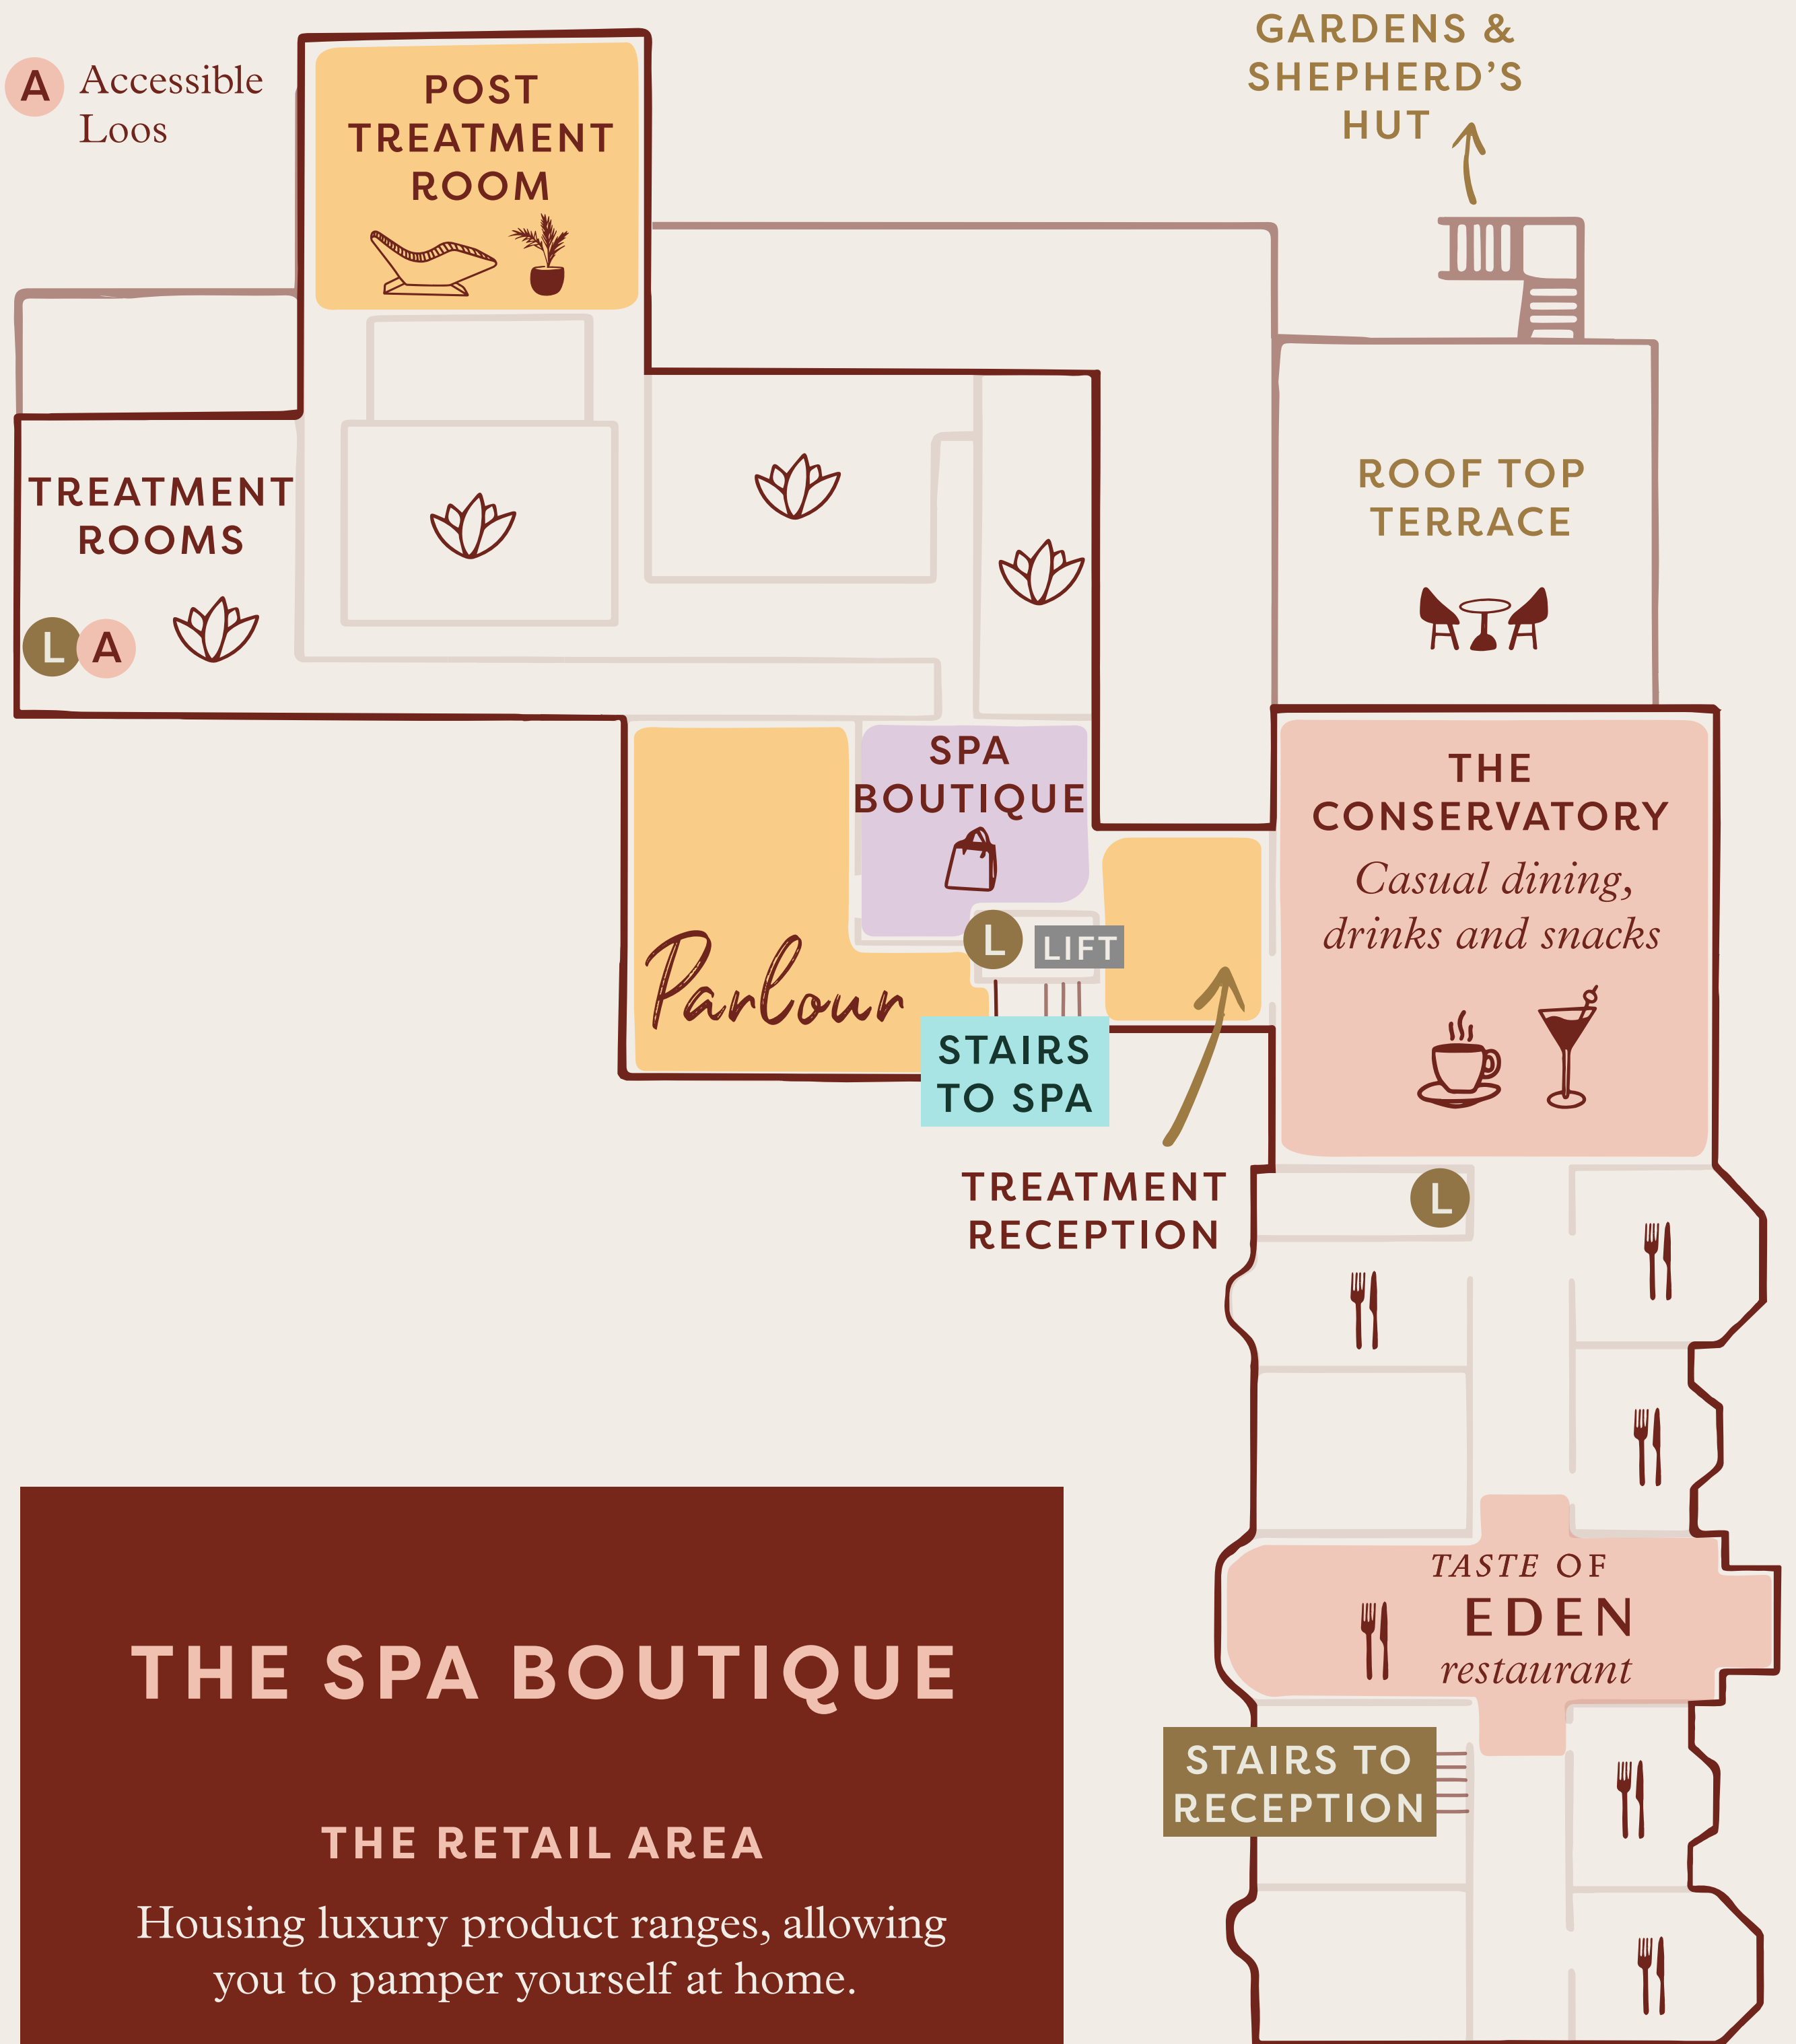

Welcome

TO EDEN HALL

THE SPA

 Heated Facilities  Hot & Cold Shower

 Warm Jets  Cold Mist

UPPER FLOOR

L Loos

A Accessible
Loos

THE SPA BOUTIQUE

THE RETAIL AREA

Housing luxury product ranges, allowing you to pamper yourself at home.

WORKSHOPS

Product workshops, to express treatments, and skin consultations led by our in-house beauty experts. Find the perfect products to match your skin type.

THE PARLOUR

Enjoy our array of treatments for your hands and feet. Visit the Treatment Reception to book.

THE SPA GARDEN

-THE- SPA GARDEN