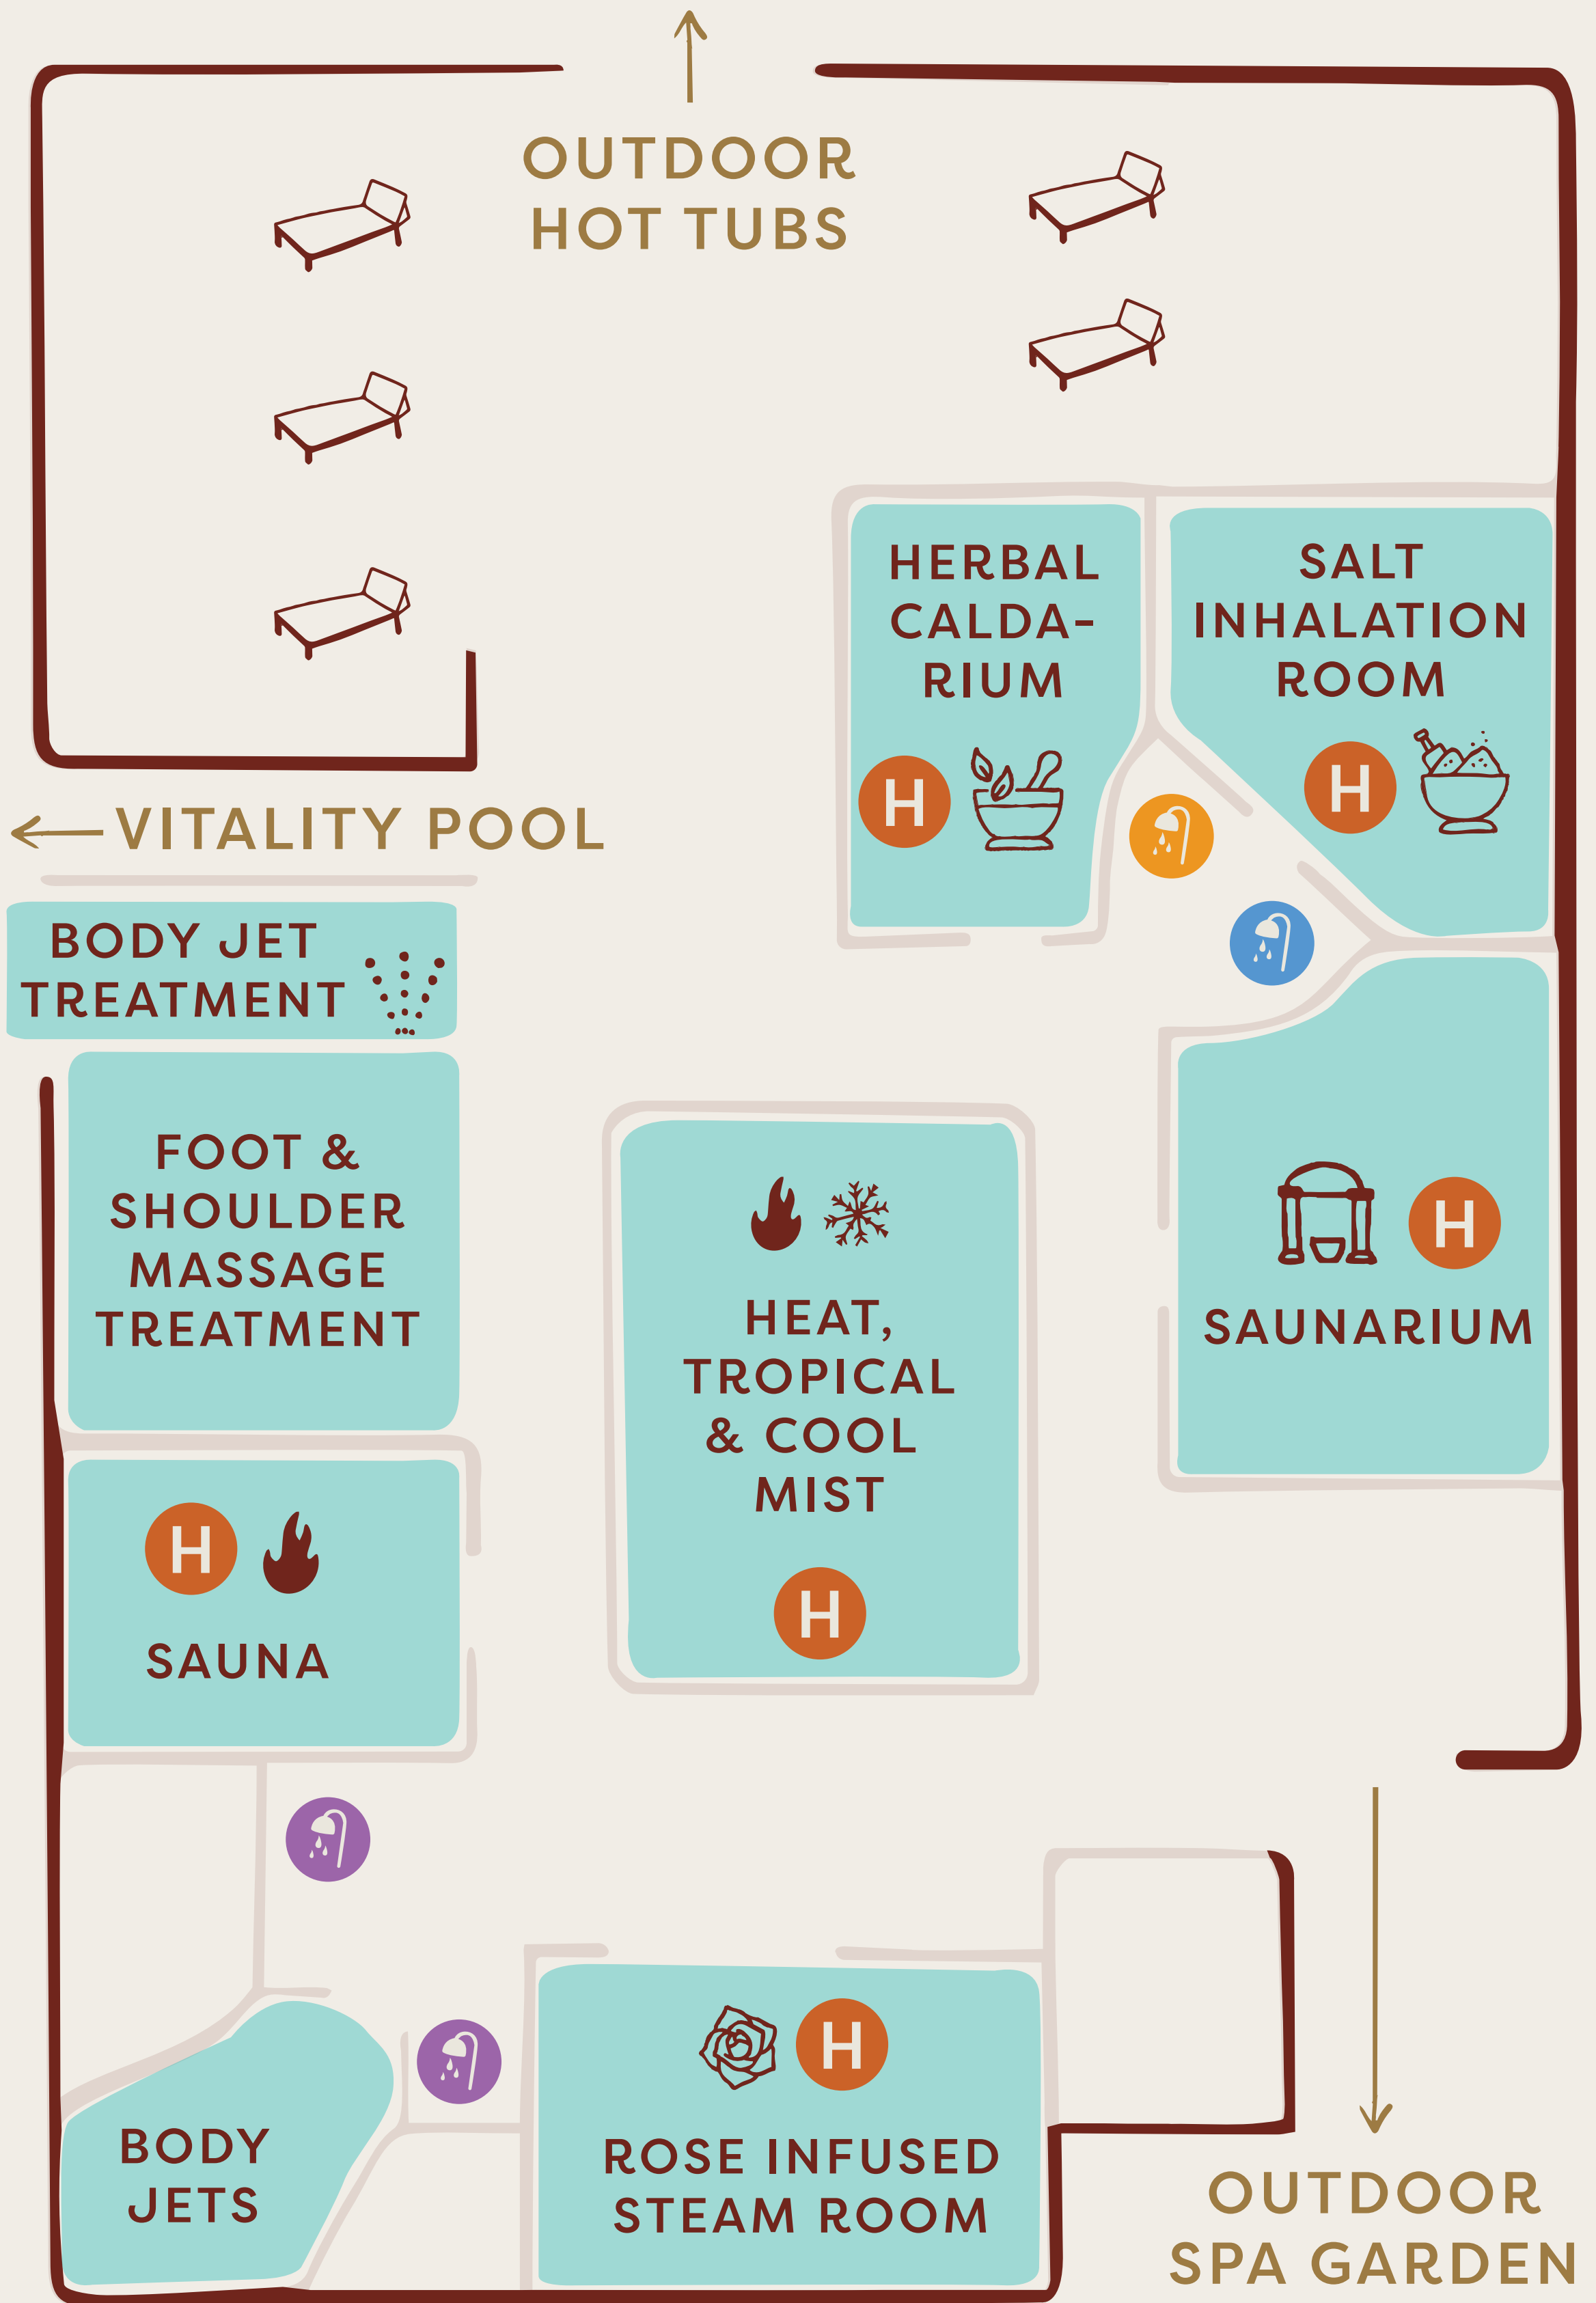

Welcome

TO EDEN HALL

THE SPA

 Heated Facilities  Hot & Cold Shower

 Warm Jets  Cold Mist

UPPER FLOOR

L Loos

A Accessible
Loos

THE PARLOUR

Enjoy our array of treatments for your hands and feet. Visit the Treatment Reception to book.

THE SPA GARDEN

-THE- SPA GARDEN